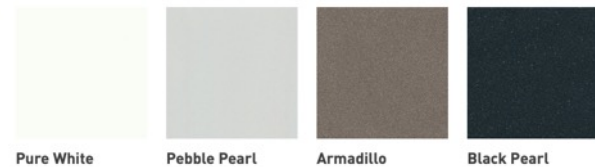

TEEKAN

SEATING ARM CAP

Wood (Solid Maple)

Solid Surface

Black 3D Laminate

Seating + Solids

Solid Surface

3D Laminate