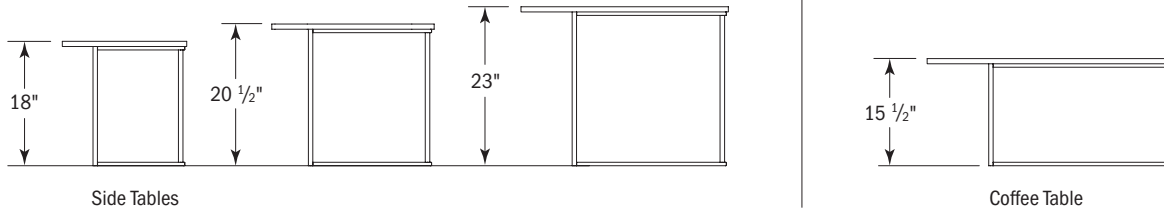

Trail Product Information

Product Overview

Round Nesting Occasional Tables

Hexagon Nesting Occasional Tables

Guitar Pick Nesting Occasional Tables

Table Heights

Side Tables

Coffee Table

Table Shapes

round

sizes available:
 18" dia. - side table
 24" dia. - side table
 30" dia. - side table
 36" dia. - coffee table

hexagon

sizes available:
 15 5/8" x 18" - side table
 20 3/4" x 24" - side table
 26" x 30" - side table
 31 1/4" x 36" - coffee table