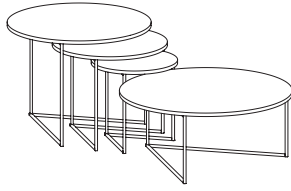

Trail Product Information

Product Overview

Round Nesting Occasional Tables

Hexagon Nesting Occasional Tables

Guitar Pick Nesting Occasional Tables

Table Heights

Side Tables

Coffee Table

Table Shapes

round

sizes available:
 18" dia. - side table
 24" dia. - side table
 30" dia. - side table
 36" dia. - coffee table

hexagon

sizes available:
 15 5/8" x 18" - side table
 20 3/4" x 24" - side table
 26" x 30" - side table
 31 1/4" x 36" - coffee table