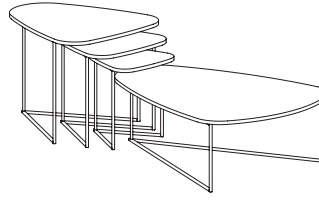

Trail Product Information

Product Overview

Round Nesting Occasional Tables

Hexagon Nesting Occasional Tables

Guitar Pick Nesting Occasional Tables

Table Heights

Side Tables

Coffee Table

Table Shapes

round

sizes available:
 18" dia. - side table
 24" dia. - side table
 30" dia. - side table
 36" dia. - coffee table

hexagon

sizes available:
 15 5/8" x 18" - side table
 20 3/4" x 24" - side table
 26" x 30" - side table
 31 1/4" x 36" - coffee table