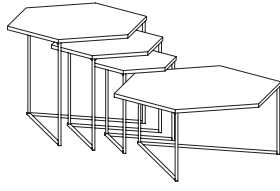

Trail Product Information

Product Overview

Round Nesting Occasional Tables

Hexagon Nesting Occasional Tables

Guitar Pick Nesting Occasional Tables

Table Heights

Side Tables

Coffee Table

Table Shapes

round

sizes available:
 18" dia. - side table
 24" dia. - side table
 30" dia. - side table
 36" dia. - coffee table

hexagon

sizes available:
 15 5/8" x 18" - side table
 20 3/4" x 24" - side table
 26" x 30" - side table
 31 1/4" x 36" - coffee table