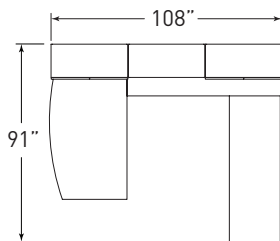

## VST001 u-unit with low storage and overhead

MODEL	DESCRIPTION	QTY	PRICE EA
VST3672LBD	bow front pedestal desk with break front modesty, left	1	\$2,166
VST2472RSHR	shell return, right	1	\$1,006
VSTB1890MT	modular bench height top	1	\$300
VSTB1830MBF	modular bench height box/file pedestal	1	\$631
VSTB1830MHD	modular bench height hinged door pedestal	1	\$613
VSTB1830MOS	modular bench height open shelf pedestal	1	\$510
VSTB1990MBK	modular bench height back panel	1	\$333
VST1636WSO	wall mount overhead with two doors	2	\$838
VST1536WOO	wall mount open overhead	1	\$664
<b>TOTAL LIST</b>			<b>\$7,899</b>