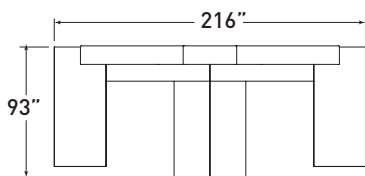

## VST004 team station with low storage and cubbies

| MODEL             | DESCRIPTION                                | QTY | PRICE EA        |
|-------------------|--|-----|-----------------|
| VST3684RCT        | rectangle peninsula desk                   | 2   | \$1,376         |
| 24US              | U base for peninsula desk                  | 2   | \$430           |
| VSTB2472LSHR      | bench height supported shell return, left  | 1   | \$1,006         |
| VSTB2472RSR       | bench height supported shell return, right | 1   | \$1,006         |
| VSTB2430MSD       | sliding door bench height modular pedestal | 2   | \$685           |
| VSTB2430MBF       | box/file bench height modular pedestal     | 2   | \$686           |
| VSTB2430MOS       | open shelf bench height modular pedestal   | 2   | \$553           |
| VSTB2490MT        | 90" bench height modular top               | 2   | \$331           |
| VSTB1990MBK       | modular bench height back panel            | 2   | \$333           |
| VST1072WCU        | 72" wall mount cubby                       | 3   | \$841           |
| <b>TOTAL LIST</b> |  |     | <b>\$13,323</b> |