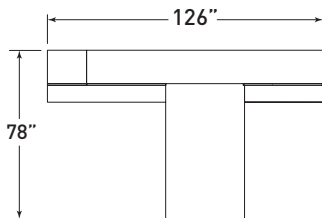

VST005 l-unit with double-height overhead storage

MODEL	DESCRIPTION	QTY	PRICE EA
VST3678RCT	rectangle peninsula desk	1	\$1,306
24US	U base for peninsula desk	1	\$430
VST2436-30LF	lateral file	1	\$1,134
VST2454LLR	lateral file return, left	1	\$1,608
VST1618DSTD	double height storage tower, left	1	\$1,021
VST16108WDSD	double height wall mount overhead w/two sliding doors	1	\$2,756
TOTAL LIST			\$8,255