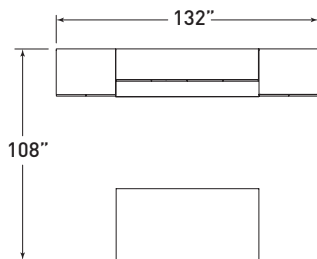

VST006 desk with credenza and wardrobes

MODEL	DESCRIPTION	QTY	PRICE EA
VST3672DDF	double pedestal desk with recessed modesty panel	1	\$1,892
VST2472KC	kneespace credenza	1	\$1,915
VST1672DSOC	double height overhead with four doors and cubbies	1	\$2,327
VSB72AR	accessory rail	1	\$321
VST2430-84W	84" h wardrobe	2	\$2,554
TOTAL LIST			\$11,563