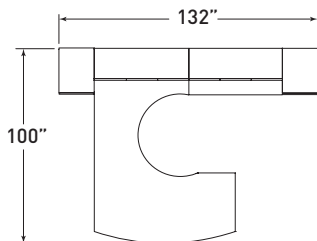

**VST007** cockpit design u-unit with wardrobes

MODEL	DESCRIPTION	QTY	PRICE EA
VST4872CDDL	bow front cockpit desk with breakfront modesty, left	1	\$2,512
VST4852ERCU	cockpit corner unit, right	1	\$1,903
VST2448MRCR	multi-file corner return, right	1	\$1,626
VST1648WSOL	wall mount overhead with laminate doors, left	1	\$1,022
VST1648WSOR	wall mount overhead with laminate doors, right	1	\$1,022
VST2418-72WL	72" h wardrobe, left	1	\$1,545
VST2418-72WR	72" h wardrobe, right	1	\$1,545
VST2016ST	storage tower insert / transaction support	1	\$735
<b>TOTAL LIST</b>			<b>\$11,910</b>