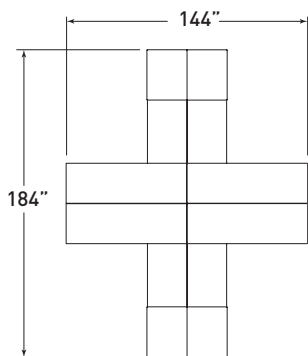

## VST008 team station with low storage and privacy screens

MODEL	DESCRIPTION	QTY	PRICE EA
VSTB2472SHBR	bench height shell credenza, right	2	\$1,150
VSTB2472SHBL	bench height shell credenza, left	2	\$1,150
VSTB2490MT	modular bench height top	4	\$331
VSTB2430MBF	modular bench height box/file pedestal	4	\$686
VSTB2430MOS	modular bench height open shelf pedestal	4	\$553
VSTB2430MHD	modular bench height hinged door pedestal	4	\$666
VSTB1990MBK	modular bench height back panel	4	\$333
VSB1572ASF	fin privacy screen	2	\$958
VSB1524ASF	fin privacy screen	2	\$451
VSB2430CUSH	seat cushion, COM	4	\$218
<b>TOTAL LIST</b>			<b>\$18,566</b>