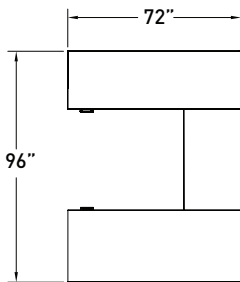

VST022 u-group

MODEL	DESCRIPTION	QTY	PRICE EA
VST3072RDF	30" d ped desk with recessed modesty panel, right	1	\$1,599
VST2442EB	bridge with modesty panel	1	\$527
VST2472LC	file/file pedestal credenza, left	1	\$1,409
TOTAL LIST			\$3,535