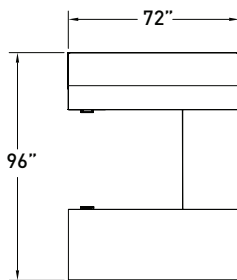

## VST023 u-group with overhead

MODEL	DESCRIPTION	QTY	PRICE EA
VST3072RDF	30" d ped desk with recessed modesty panel, right	1	\$1,599
VST2442EB	bridge with modesty panel	1	\$527
VST2472LC	file/file credenza, left	1	\$1,409
VST1672SO	72" overhead with laminate doors	1	\$1,552
<b>TOTAL LIST</b>			<b>\$5,087</b>