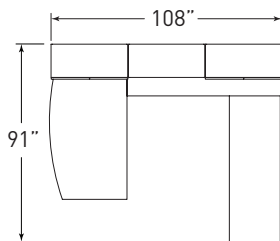

## VSV001 u-unit with low storage and overhead

MODEL	DESCRIPTION	QTY	PRICE EA
VSV3672LBD	bow front pedestal desk with break front modesty, left	1	\$3,380
VSV2472RSHR	shell return, right	1	\$1,598
VSVB1890MT	modular bench height top	1	\$464
VSVB1830MBF	modular bench height box/file pedestal	1	\$1,068
VSVB1830MHD	modular bench height hinged door pedestal	1	\$1,057
VSVB1830MOS	modular bench height open shelf pedestal	1	\$893
VSVB9019MBK	modular bench height back panel	1	\$457
VSV1636WSO	wall mount overhead with two doors	2	\$1,466
VSV1536WOO	wall mount open overhead	1	\$1,052
<b>TOTAL LIST</b>			<b>\$12,901</b>