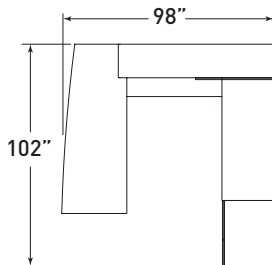

VSV002 u-unit with low storage and overhead

MODEL	DESCRIPTION	QTY	PRICE EA
VSVB3078FINL	bench height supported fin peninsula desk, left	1	\$2,582
18HS	H base	1	\$405
VSVB2430MOS	open shelf bench height modular pedestal	1	\$970
VSVB2430MBF	box/file bench height modular pedestal	1	\$1,160
VSVB2430MSD	sliding door bench height modular pedestal	1	\$1,199
VSVB9019MBK	modular bench height back panel	1	\$457
VSVB2490MT	bench height modular top	1	\$510
VSVB2472SHBR	bench height supported shell credenza, right	1	\$1,827
VSV2430-72WR	72" h box/box/file storage wardrobe, right	1	\$4,499
VSV1672WSD	wall mount overhead with sliding door	1	\$2,634
TOTAL LIST			\$16,243