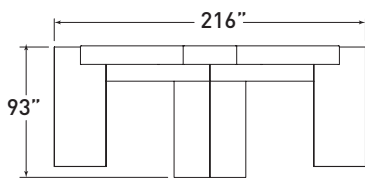

VSV004 team station with low storage and cubbies

MODEL	DESCRIPTION	QTY	PRICE EA
VSV3684RCT	rectangle peninsula desk	2	\$2,297
24US	U base for peninsula desk	2	\$430
VSVB2472LSHR	bench height supported shell return, left	1	\$1,598
VSVB2472RSHR	bench height supported shell return, right	1	\$1,598
VSVB2430MSD	sliding door bench height modular pedestal	2	\$1,199
VSVB2430MBF	box/file bench height modular pedestal	2	\$1,160
VSVB2430MOS	open shelf bench height modular pedestal	2	\$970
VSVB9019MBK	modular bench height back panel	2	\$457
VSVB2490MT	90" bench height modular top	2	\$510
VSV1072WCU	72" wall mount cubby	3	\$1,332
TOTAL LIST			\$21,238