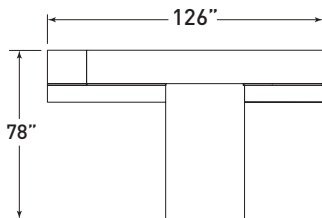

VSV005 l-unit with double-height overhead storage

MODEL	DESCRIPTION	QTY	PRICE EA
VSV3678RCT	rectangle peninsula desk	1	\$2,181
24US	U base for peninsula desk	1	\$430
VSV2436-30LF	lateral file	1	\$2,036
VSV2454LLR	lateral file return, left	1	\$2,357
VSV1618DSTDL	double height storage tower, left	1	\$1,429
VSV16108WSDS	double height wall mount overhead w/two sliding doors	1	\$5,040
TOTAL LIST			\$13,473