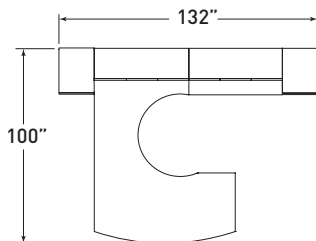

VSV007 cockpit design u-unit with wardrobes

MODEL	DESCRIPTION	QTY	PRICE EA
VSV4872CDDL	bow front cockpit desk with breakfront modesty, left	1	\$3,540
VSV4852ERCU	cockpit corner unit, right	1	\$2,355
VSV2448MRCR	multi-file corner return, right	1	\$2,739
VSV1648WSOL	wall mount overhead with veneer doors, left	1	\$1,687
VSV1648WSOR	wall mount overhead with veneer doors, right	1	\$1,687
VSV2418-72WL	72"h wardrobe, left	1	\$2,830
VSV2418-72WR	72"h wardrobe, right	1	\$2,830
VSV2016ST	storage tower insert / transaction support	1	\$848
TOTAL LIST			\$18,516