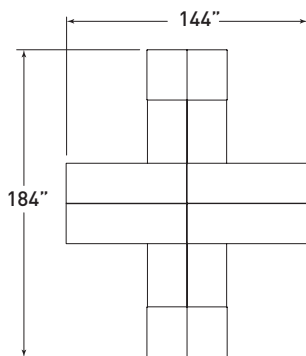

VSV008 team station with low storage and privacy screens

MODEL	DESCRIPTION	QTY	PRICE EA
VSVB2472SHBR	bench height shell credenza, right	2	\$1,827
VSVB2472SHBL	bench height shell credenza, left	2	\$1,827
VSVB2490MT	modular bench height top	4	\$510
VSVB2430MBF	modular bench height box/file pedestal	4	\$1,160
VSVB2430MOS	modular bench height open shelf pedestal	4	\$970
VSVB2430MHD	modular bench height hinged door pedestal	4	\$1,148
VSVB9019MBK	modular bench height back panel	4	\$457
VSB1572ASF	fin privacy screen	2	\$958
VSB1524ASF	fin privacy screen	2	\$451
VSB2430CUSH	seat cushion, COM	4	\$218
TOTAL LIST			\$27,978