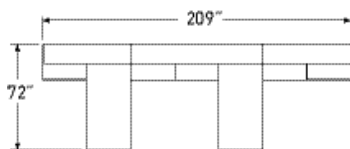

VSV009 team station with low storage and cubbies

MODEL	DESCRIPTION	QTY	PRICE EA
VSVB3072RCT	rectangular peninsula desk	2	\$1,896
12DS	column disk base	2	\$467
VSVB2430MBF	box/file bench height modular pedestal	2	\$1,160
VSVB2430MOS	open shelf bench height modular pedestal	2	\$970
VSVB2430MOF	open shelf/file drawer bench height modular pedestal	3	\$1,189
VSVB2490MT	bench height modular top	2	\$510
VSVB2430MT	bench height modular top	1	\$378
VSVB3019MBK	modular bench height back panel	1	\$267
VSVB9019MBK	modular bench height back panel	2	\$457
VSB2430CUSH	seat cushion, COM	2	\$218
VSV1820PT	mobile lateral file with cushion top, COM	2	\$1,679
VSV1090WCU	90" wall mount cubby	3	\$1,699
TOTAL LIST			\$24,023