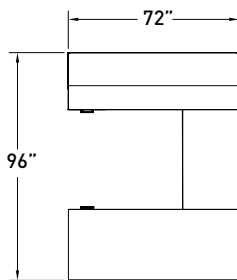

VSV023 u-group with overhead

MODEL	DESCRIPTION	QTY	PRICE EA
VSV3072RDF	30" d ped desk with recessed modesty panel, right	1	\$2,688
VSV2442EB	bridge with modesty panel	1	\$652
VSV2472LC	file/file credenza, left	1	\$2,306
VSV1672SO	72" overhead with veneer doors	1	\$2,541
TOTAL LIST			\$8,187