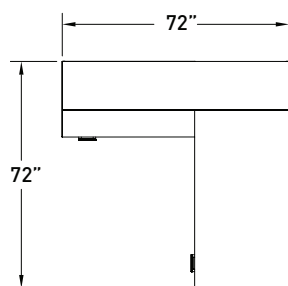

VSV025 l-group with overhead

MODEL	DESCRIPTION	QTY	PRICE EA
VSV3072RDF	30" ped desk with recessed modesty, right	1	\$2,688
VSV2442ELR	file/file return, left	1	\$1,964
VSV1672SO	72" overhead cabinet with veneer doors	1	\$2,541
TOTAL LIST			\$7,193