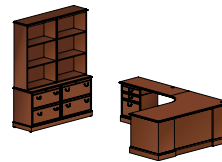

l-unit with step-up bookcases