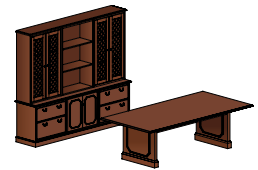

conference table with modular workwall

love what you do

JSI is quality furniture for work and life.