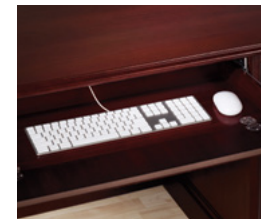

hardware

wellington
- antique brass (shown)
- burnished brass

details

concealed writing shelf

center drawer with
hardwood pencil tray

keyboard tray with
front flip drawer

veneer

laminate (tops only)