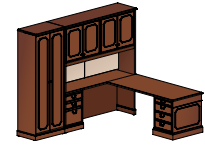

hardware

wellington
- antique brass (shown)
- burnished brass

details

concealed writing shelf

center drawer with
hardwood pencil tray

keyboard tray with
front flip drawer

veneer

laminate (tops only)

WELLINGTON

reception station

double pedestal desk with storage

u-unit with conference desk and back workwall

table desk with glass overhead and storage

conference desk with modular workwall

l-unit with run-off desk and wardrobe