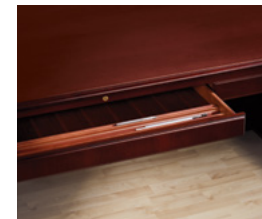

hardware

wellington
- antique brass (shown)
- burnished brass

details

concealed writing shelf

center drawer with
hardwood pencil tray

keyboard tray with
front flip drawer

veneer

laminate (tops only)