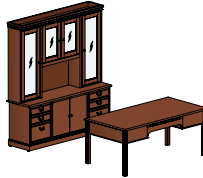

hardware

wellington
- antique brass (shown)
- burnished brass

details

concealed writing shelf

center drawer with
hardwood pencil tray

keyboard tray with
front flip drawer

veneer

laminate (tops only)

WELLINGTON

reception station

double pedestal desk with storage

u-unit with conference desk and back workwall

table desk with glass overhead and storage

conference desk with modular workwall

l-unit with run-off desk and wardrobe