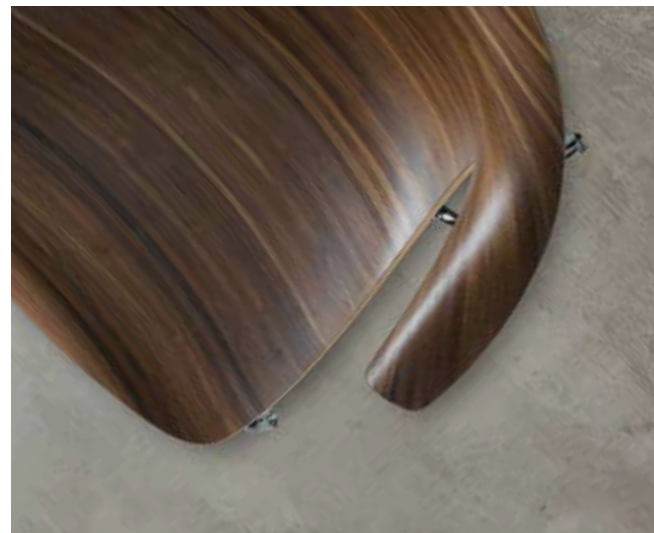

a lively chair

PURE. REFINED. SEAMLESS.

Created with sophisticated form and dynamic curves, Wink's design allows for a relaxed, comfortable sit. The versatile collection effortlessly fits in any space.

meet Wink.

meet in **STYLE.**

FEELING ELEGANT.

Make a statement with Wink's elegant veneers. Each shell is produced from a single piece of multi-layered wood, creating a continuous exposed grain that is striking and distinctive.

MIX AND MATCH.

Blend chairs with stools, arms with armless or wood with plastic to create the perfect combination for any application or space.

TAKE YOUR PICK.

Wink's diverse color offering pairs perfectly with both metal and wood frames. Whether in a trendy office or café, Wink will energize any environment.