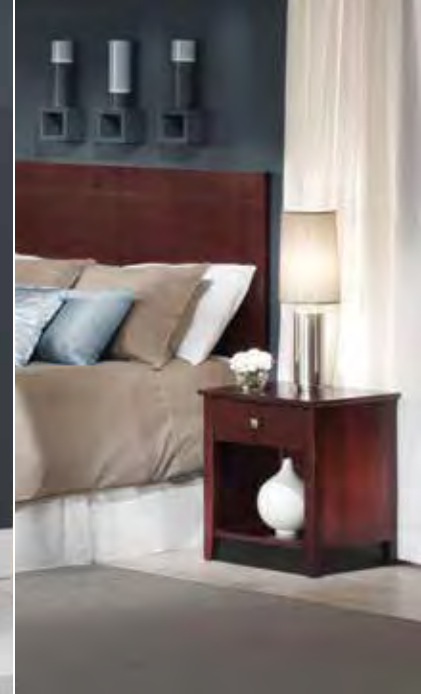

Contempo

HEADBOARDS & NIGHTSTANDS

Transitional, clean design highlights form and function. Headboards and nightstands feature simple lines which create dramatic designs. Customization is available upon request.

ARMOIRE CABINETS

With ample storage capacity, armoire cabinets are the perfect addition to any guest room. Available both with and without doors, they offer the ideal location for in-room entertainment centers.

DESK & DRESSER

Providing transitional comfort, the desk and dresser options allow guests to feel at home and organized. Luggage bench components are also available.

ACCESSORIES

A full line of accessories accompany the Contempo Collection. Select from activity tables, end tables, and more to create the perfect room package for your guests.

MADE IN THE USA

MATERIALS & SPECIFICATION

For material selections, specifications, and statement of line, visit our website. www.klemhospitality.com

Part of the Jasper Group family of brands, Klem is furniture for hospitality.

The Klem brand manufactures exclusive, customized brand designs as well as product collections. By specializing in overnight stay facilities, we have learned how to provide comfort, customization and convenience for our customers.