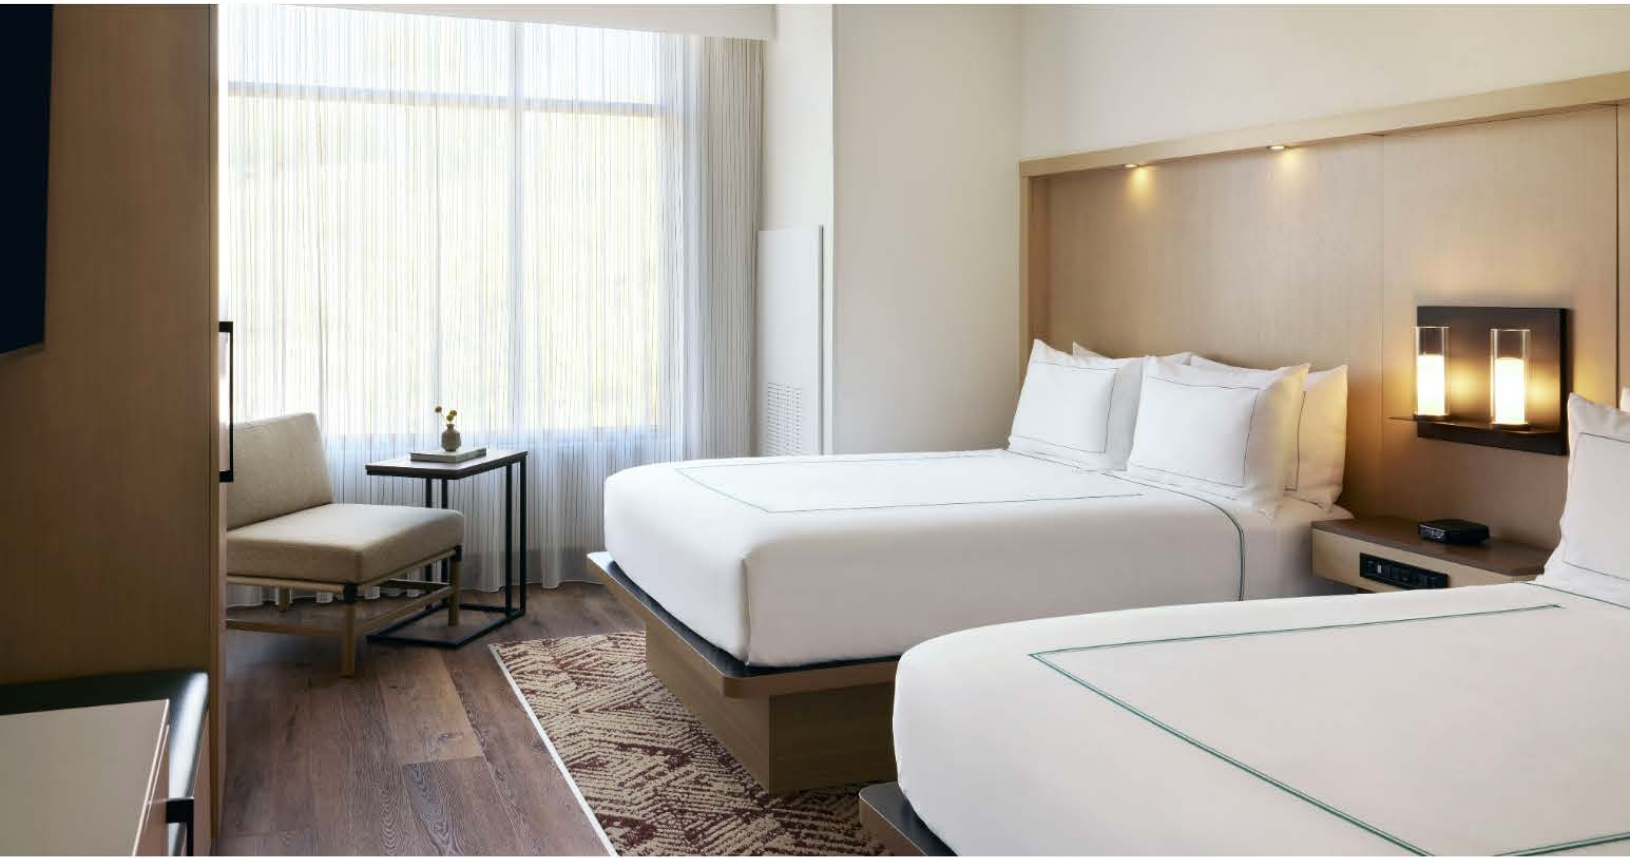

The Eddy Hotel, Tapestry Collection by Hilton
Tucson, AZ — Purchaser / Interior Designer: Dwellings, Inc.

Portfolio The Eddy Hotel, Tapestry Collection by Hilton

Part of the Jasper Group family of brands, Klem is furniture for hospitality.

The Klem brand manufactures exclusive, customized brand designs as well as product collections. By specializing in overnight stay facilities, we have learned how to provide comfort, customization and convenience for our customers.