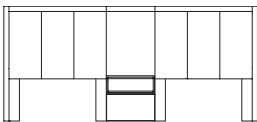

Brand Approved Supplier

Formula Blue by Holiday Inn Express **Specifications**

Formula Blue by Holiday Inn Express Specifications

King Headboard
20D 124W 66H
JP66124KHU-A-03

Queen Headboard
20D 158W 66H
JP66158QHU-A-06

Double Headboard
20D 146W 66H
JP66146DHU-A-02

King Headboard
20D 124W 66H
JP66124KH-A-03

Queen Headboard
20D 160W 66H
JP66160QH-A-03

Double Headboard
20D 148W 66H
JP66148DH-A-03

Vanity
22.25D 47.5W 18.25H
JP2247VB-A-01