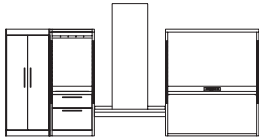

Vanity
22.25D 47.5W 18.25H
JP2247VB-A-01

Formula Blue by Holiday Inn Express Specifications

Functional Rack
24D 171W 72H