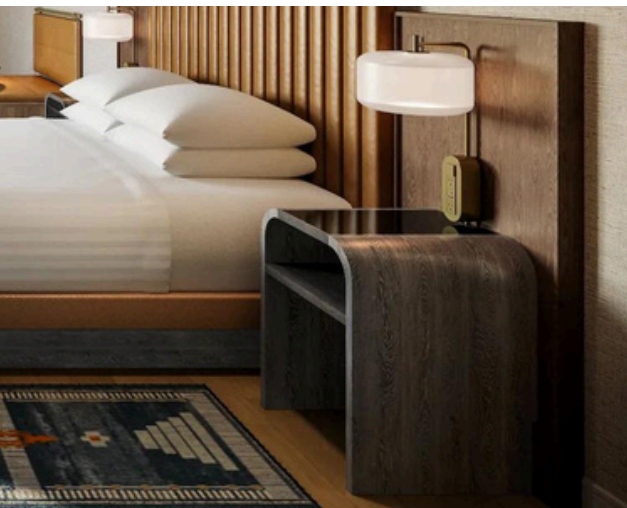

Hyatt Regency Irvine

Irvine, CA — Purchaser: Rosemont — Interior Designer: DLP Group

Portfolio Hyatt Regency Irvine

Part of the Jasper Group family of brands, Klem is furniture for hospitality.

The Klem brand manufactures exclusive, customized brand designs as well as product collections. By specializing in overnight stay facilities, we have learned how to provide comfort, customization and convenience for our customers.