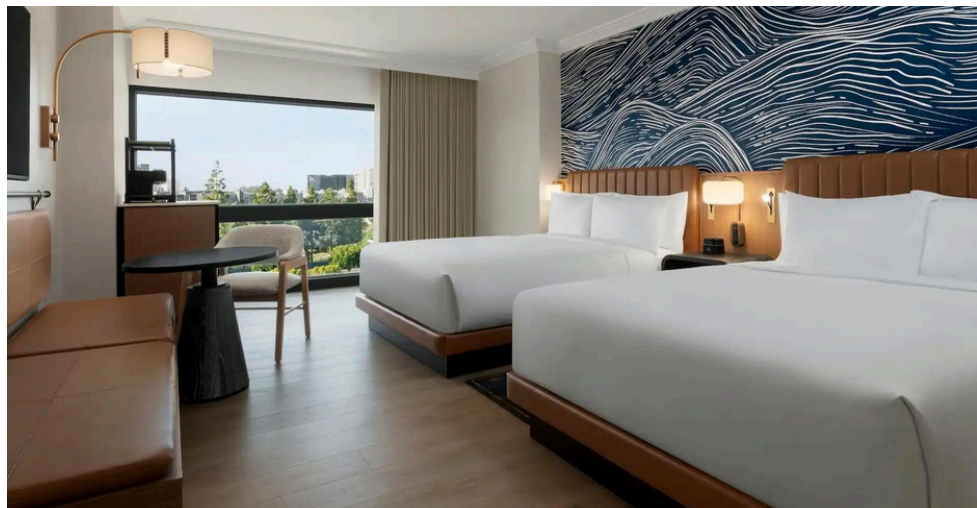

Hyatt Regency Irvine

Irvine, CA — Purchaser: Rosemont — Interior Designer: DLP Group

Portfolio Hyatt Regency Irvine

Part of the Jasper Group family of brands, Klem is furniture for hospitality.

The Klem brand manufactures exclusive, customized brand designs as well as product collections. By specializing in overnight stay facilities, we have learned how to provide comfort, customization and convenience for our customers.