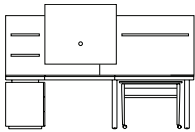

cosmo imagination series **Specifications**

Typical Configuration

70D 120W 79H

HX70120WU-A-01-L (shown)
HX70120WU-A-01-R (opposite)