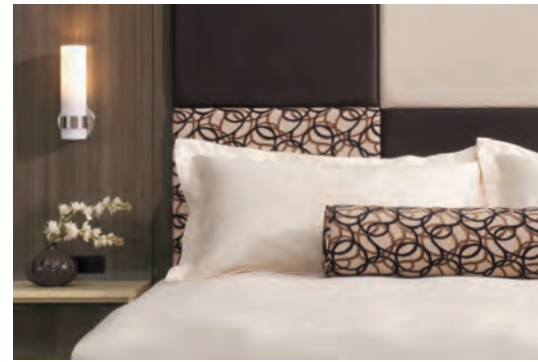

VISION COLLECTION

 KLEM

P A T T E R N

ASIAN SAND
YARROW
ALOE
STUDIO TEAK
XANADU
EBONY LUXE
ASIAN NIGHT

TEXTURE

- MADAGASCAR
- MONTANA WALNUT
- RIO
- ASIAN SUN
- TAN ECHO
- BLOND ECHO

SIMPLICITY

- FUSION MAPLE
- NATURAL CHERRY
- NEPAL TEAK
- AUTUMN CHERRY
- BRIGHTON CHERRY
- CAFELLE
- BLACK